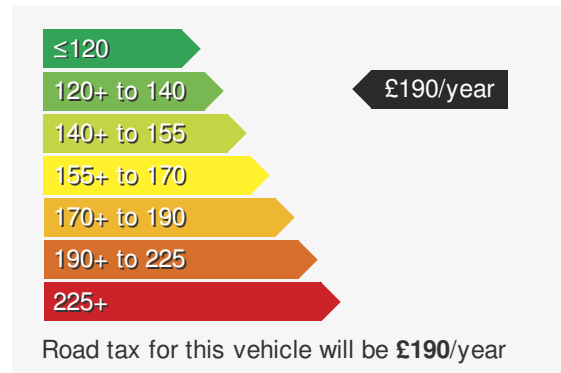

VEHICLE ROAD TAX

MORE INFORMATION

For more information scan this code into your mobile phone

Every effort has been made to ensure the accuracy of the information above, however errors may occur. Do not rely entirely on this information but check with the dealership about items that may affect your decision to buy. Please disregard the mileage unless it is verified by an independent mileage search. The MPG figure above relates to a typical example of the model when new. This will vary according to the age, condition and mileage of the vehicle and should be used for comparison purposes only.