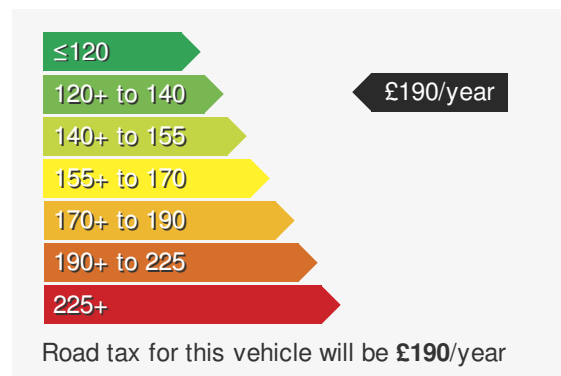

VEHICLE ROAD TAX

MORE INFORMATION

For more information scan this code into your mobile phone

Every effort has been made to ensure the accuracy of the information above, however errors may occur. Do not rely entirely on this information but check with the dealership about items that may affect your decision to buy. Please disregard the mileage unless it is verified by an independent mileage search. The MPG figure above relates to a typical example of the model when new. This will vary according to the age, condition and mileage of the vehicle and should be used for comparison purposes only.