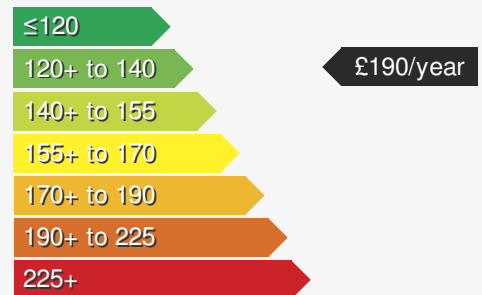

VEHICLE ROAD TAX

Road tax for this vehicle will be **£190/year**

Every effort has been made to ensure the accuracy of the information above, however errors may occur. Do not rely entirely on this information but check with the dealership about items that may affect your decision to buy. Please disregard the mileage unless it is verified by an independent mileage search. The MPG figure above relates to a typical example of the model when new. This will vary according to the age, condition and mileage of the vehicle and should be used for comparison purposes only.