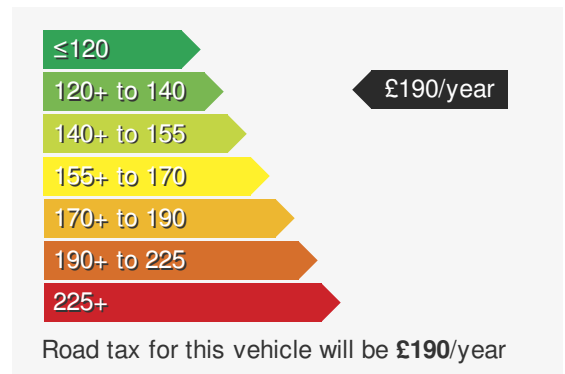

VEHICLE ROAD TAX

MORE INFORMATION

For more information scan this code into your mobile phone

Every effort has been made to ensure the accuracy of the information above, however errors may occur. Do not rely entirely on this information but check with the dealership about items that may affect your decision to buy. Please disregard the mileage unless it is verified by an independent mileage search. The MPG figure above relates to a typical example of the model when new. This will vary according to the age, condition and mileage of the vehicle and should be used for comparison purposes only.