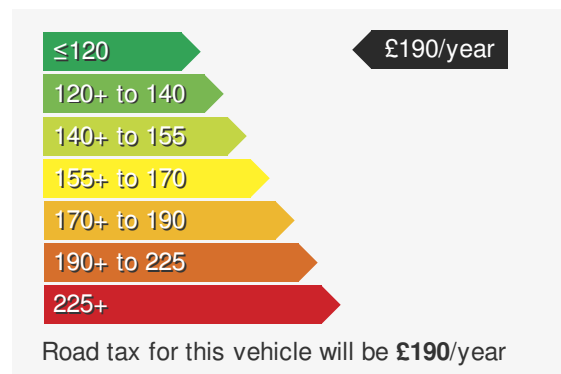

VEHICLE DETAILS

Date First Registered:	Jan 2019	Body Style:	Saloon
Registration:	XUI1446	Colour:	Pyrite Silver
Mileage:	32,419	Doors:	4
Fuel Type:	Diesel	MPG combined:	53
Transmission:	Manual	Insurance group:	21E

MORE INFORMATION

For more information scan this code into your mobile phone

VEHICLE ROAD TAX

Every effort has been made to ensure the accuracy of the information above, however errors may occur. Do not rely entirely on this information but check with the dealership about items that may affect your decision to buy. Please disregard the mileage unless it is verified by an independent mileage search. The MPG figure above relates to a typical example of the model when new. This will vary according to the age, condition and mileage of the vehicle and should be used for comparison purposes only.