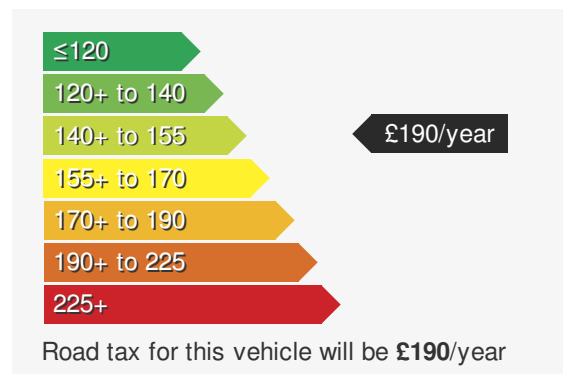

VEHICLE ROAD TAX

MORE INFORMATION

For more information scan this code into your mobile phone

Every effort has been made to ensure the accuracy of the information above, however errors may occur. Do not rely entirely on this information but check with the dealership about items that may affect your decision to buy. Please disregard the mileage unless it is verified by an independent mileage search. The MPG figure above relates to a typical example of the model when new. This will vary according to the age, condition and mileage of the vehicle and should be used for comparison purposes only.