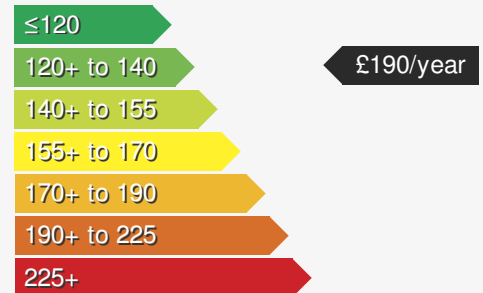

VEHICLE ROAD TAX

Road tax for this vehicle will be £190/year

Every effort has been made to ensure the accuracy of the information above, however errors may occur. Do not rely entirely on this information but check with the dealership about items that may affect your decision to buy. Please disregard the mileage unless it is verified by an independent mileage search. The MPG figure above relates to a typical example of the model when new. This will vary according to the age, condition and mileage of the vehicle and should be used for comparison purposes only.