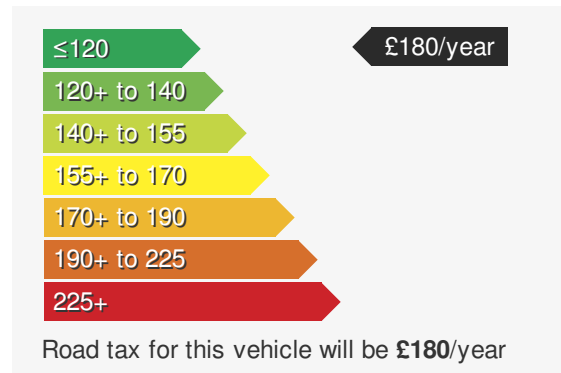

VEHICLE ROAD TAX

MORE INFORMATION

For more information scan this code into your mobile phone

Every effort has been made to ensure the accuracy of the information above, however errors may occur. Do not rely entirely on this information but check with the dealership about items that may affect your decision to buy. Please disregard the mileage unless it is verified by an independent mileage search. The MPG figure above relates to a typical example of the model when new. This will vary according to the age, condition and mileage of the vehicle and should be used for comparison purposes only.