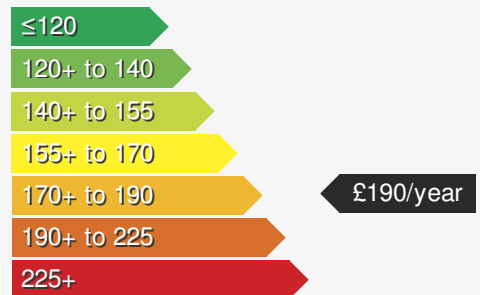

VEHICLE ROAD TAX

Road tax for this vehicle will be £190/year

Every effort has been made to ensure the accuracy of the information above, however errors may occur. Do not rely entirely on this information but check with the dealership about items that may affect your decision to buy. Please disregard the mileage unless it is verified by an independent mileage search. The MPG figure above relates to a typical example of the model when new. This will vary according to the age, condition and mileage of the vehicle and should be used for comparison purposes only.