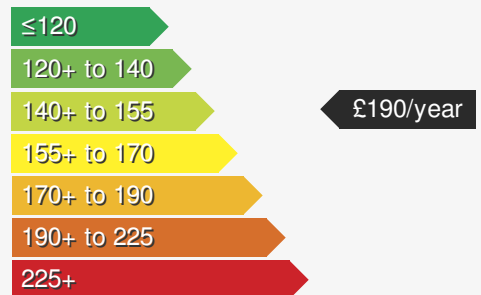

VEHICLE ROAD TAX

Road tax for this vehicle will be **£190/year**

Every effort has been made to ensure the accuracy of the information above, however errors may occur. Do not rely entirely on this information but check with the dealership about items that may affect your decision to buy. Please disregard the mileage unless it is verified by an independent mileage search. The MPG figure above relates to a typical example of the model when new. This will vary according to the age, condition and mileage of the vehicle and should be used for comparison purposes only.