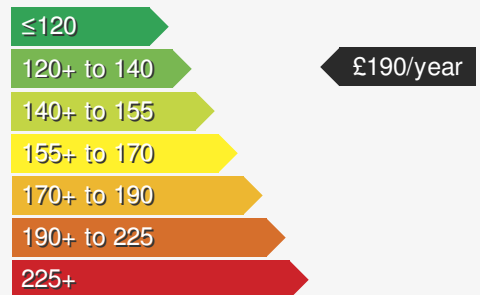

VEHICLE ROAD TAX

Road tax for this vehicle will be **£190/year**

Every effort has been made to ensure the accuracy of the information above, however errors may occur. Do not rely entirely on this information but check with the dealership about items that may affect your decision to buy. Please disregard the mileage unless it is verified by an independent mileage search. The MPG figure above relates to a typical example of the model when new. This will vary according to the age, condition and mileage of the vehicle and should be used for comparison purposes only.