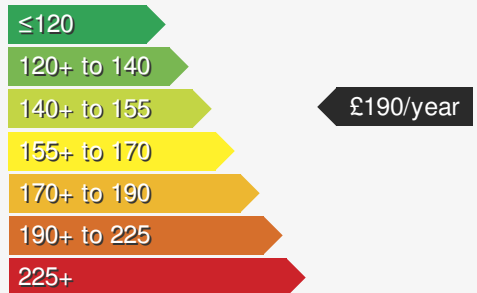

VEHICLE ROAD TAX

Road tax for this vehicle will be **£190/year**

Every effort has been made to ensure the accuracy of the information above, however errors may occur. Do not rely entirely on this information but check with the dealership about items that may affect your decision to buy. Please disregard the mileage unless it is verified by an independent mileage search. The MPG figure above relates to a typical example of the model when new. This will vary according to the age, condition and mileage of the vehicle and should be used for comparison purposes only.