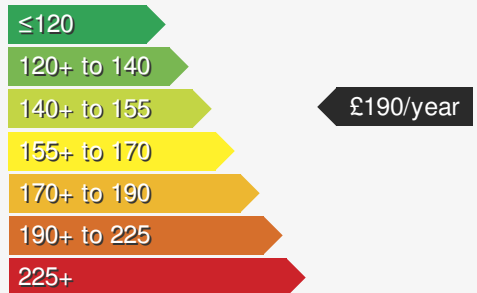

VEHICLE DETAILS

Date First Registered:	Jul 2024	Body Style:	SUV / Crossover
Registration:	OW24KHH	Colour:	White
Mileage:	919	Doors:	5
Fuel Type:	Petrol	MPG combined:	44
Transmission:	Manual	Insurance group:	22E

MORE INFORMATION

For more information scan this code into your mobile phone

VEHICLE ROAD TAX

Road tax for this vehicle will be £190/year

Every effort has been made to ensure the accuracy of the information above, however errors may occur. Do not rely entirely on this information but check with the dealership about items that may affect your decision to buy. Please disregard the mileage unless it is verified by an independent mileage search. The MPG figure above relates to a typical example of the model when new. This will vary according to the age, condition and mileage of the vehicle and should be used for comparison purposes only.