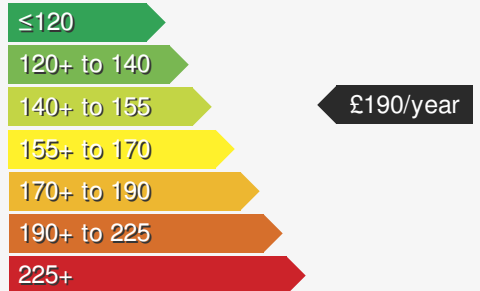

VEHICLE ROAD TAX

Road tax for this vehicle will be £190/year

Every effort has been made to ensure the accuracy of the information above, however errors may occur. Do not rely entirely on this information but check with the dealership about items that may affect your decision to buy. Please disregard the mileage unless it is verified by an independent mileage search. The MPG figure above relates to a typical example of the model when new. This will vary according to the age, condition and mileage of the vehicle and should be used for comparison purposes only.