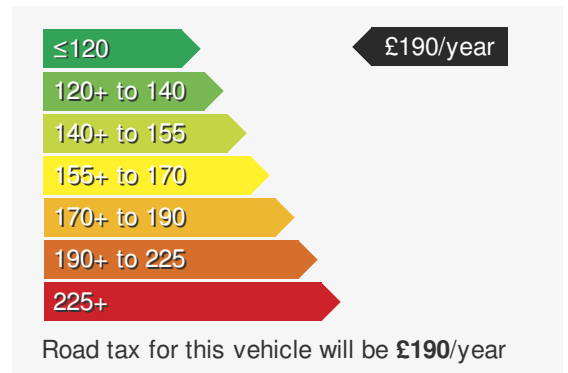

VEHICLE ROAD TAX

MORE INFORMATION

For more information scan this code into your mobile phone

Every effort has been made to ensure the accuracy of the information above, however errors may occur. Do not rely entirely on this information but check with the dealership about items that may affect your decision to buy. Please disregard the mileage unless it is verified by an independent mileage search. The MPG figure above relates to a typical example of the model when new. This will vary according to the age, condition and mileage of the vehicle and should be used for comparison purposes only.