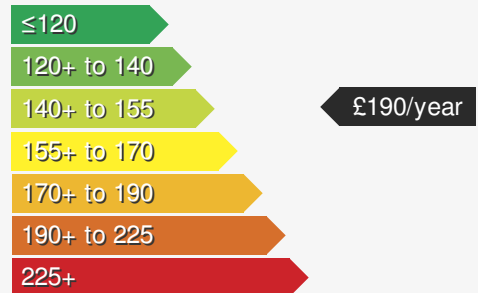

VEHICLE ROAD TAX

£190/year

Road tax for this vehicle will be £190/year

Every effort has been made to ensure the accuracy of the information above, however errors may occur. Do not rely entirely on this information but check with the dealership about items that may affect your decision to buy. Please disregard the mileage unless it is verified by an independent mileage search. The MPG figure above relates to a typical example of the model when new. This will vary according to the age, condition and mileage of the vehicle and should be used for comparison purposes only.