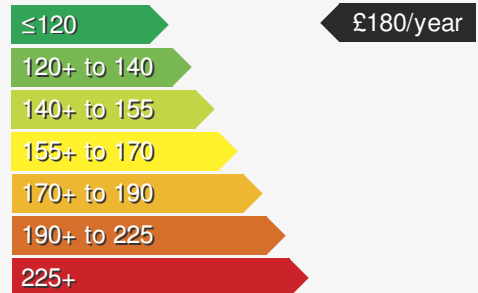

VEHICLE ROAD TAX

Road tax for this vehicle will be **£180/year**

Every effort has been made to ensure the accuracy of the information above, however errors may occur. Do not rely entirely on this information but check with the dealership about items that may affect your decision to buy. Please disregard the mileage unless it is verified by an independent mileage search. The MPG figure above relates to a typical example of the model when new. This will vary according to the age, condition and mileage of the vehicle and should be used for comparison purposes only.