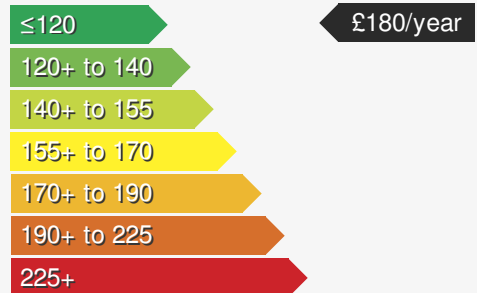

VEHICLE ROAD TAX

Road tax for this vehicle will be **£180/year**

Every effort has been made to ensure the accuracy of the information above, however errors may occur. Do not rely entirely on this information but check with the dealership about items that may affect your decision to buy. Please disregard the mileage unless it is verified by an independent mileage search. The MPG figure above relates to a typical example of the model when new. This will vary according to the age, condition and mileage of the vehicle and should be used for comparison purposes only.