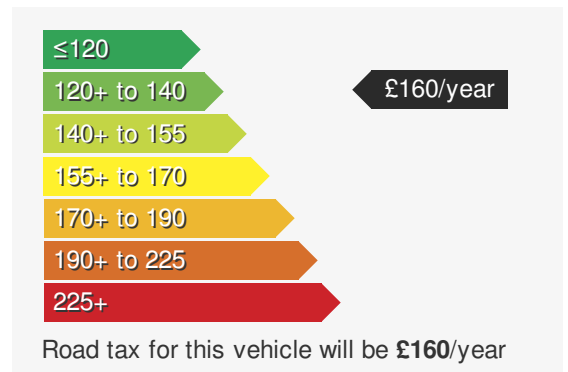

VEHICLE ROAD TAX

MORE INFORMATION

For more information scan this code into your mobile phone

Every effort has been made to ensure the accuracy of the information above, however errors may occur. Do not rely entirely on this information but check with the dealership about items that may affect your decision to buy. Please disregard the mileage unless it is verified by an independent mileage search. The MPG figure above relates to a typical example of the model when new. This will vary according to the age, condition and mileage of the vehicle and should be used for comparison purposes only.