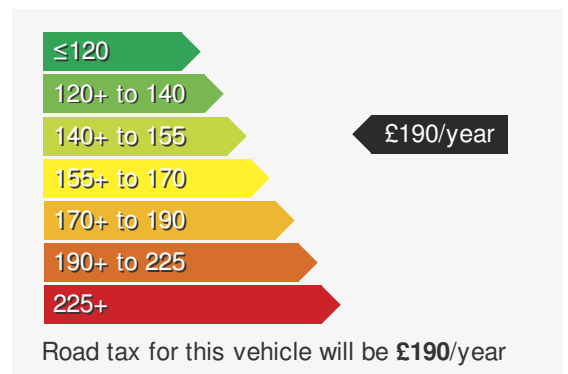

VEHICLE ROAD TAX

Every effort has been made to ensure the accuracy of the information above, however errors may occur. Do not rely entirely on this information but check with the dealership about items that may affect your decision to buy. Please disregard the mileage unless it is verified by an independent mileage search. The MPG figure above relates to a typical example of the model when new. This will vary according to the age, condition and mileage of the vehicle and should be used for comparison purposes only.