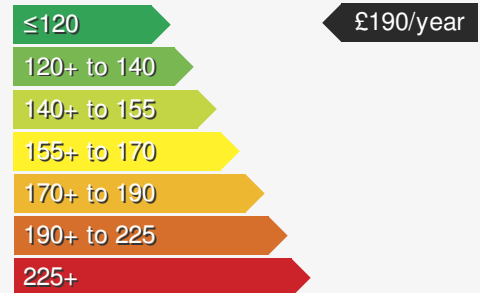

VEHICLE ROAD TAX

Road tax for this vehicle will be **£190/year**

Every effort has been made to ensure the accuracy of the information above, however errors may occur. Do not rely entirely on this information but check with the dealership about items that may affect your decision to buy. Please disregard the mileage unless it is verified by an independent mileage search. The MPG figure above relates to a typical example of the model when new. This will vary according to the age, condition and mileage of the vehicle and should be used for comparison purposes only.