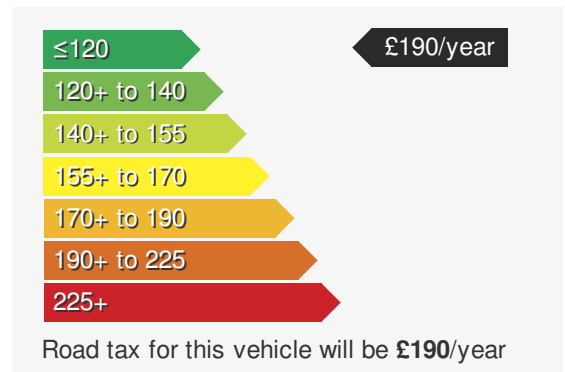

VEHICLE ROAD TAX

Every effort has been made to ensure the accuracy of the information above, however errors may occur. Do not rely entirely on this information but check with the dealership about items that may affect your decision to buy. Please disregard the mileage unless it is verified by an independent mileage search. The MPG figure above relates to a typical example of the model when new. This will vary according to the age, condition and mileage of the vehicle and should be used for comparison purposes only.