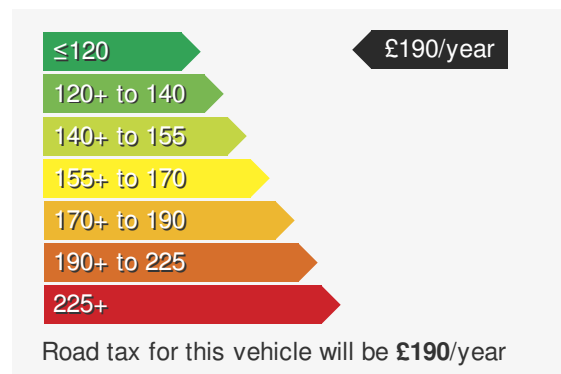

VEHICLE ROAD TAX

Every effort has been made to ensure the accuracy of the information above, however errors may occur. Do not rely entirely on this information but check with the dealership about items that may affect your decision to buy. Please disregard the mileage unless it is verified by an independent mileage search. The MPG figure above relates to a typical example of the model when new. This will vary according to the age, condition and mileage of the vehicle and should be used for comparison purposes only.