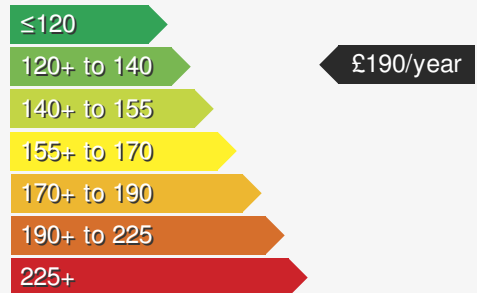

VEHICLE ROAD TAX

Road tax for this vehicle will be £190/year

Every effort has been made to ensure the accuracy of the information above, however errors may occur. Do not rely entirely on this information but check with the dealership about items that may affect your decision to buy. Please disregard the mileage unless it is verified by an independent mileage search. The MPG figure above relates to a typical example of the model when new. This will vary according to the age, condition and mileage of the vehicle and should be used for comparison purposes only.