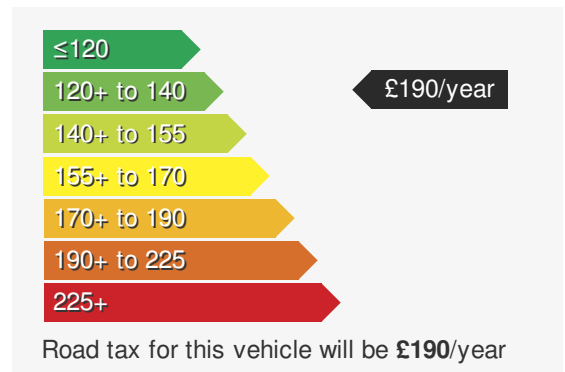

VEHICLE ROAD TAX

MORE INFORMATION

For more information scan this code into your mobile phone

Every effort has been made to ensure the accuracy of the information above, however errors may occur. Do not rely entirely on this information but check with the dealership about items that may affect your decision to buy. Please disregard the mileage unless it is verified by an independent mileage search. The MPG figure above relates to a typical example of the model when new. This will vary according to the age, condition and mileage of the vehicle and should be used for comparison purposes only.