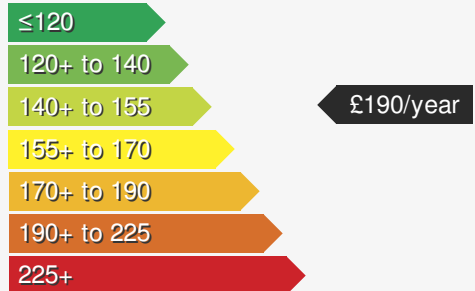

VEHICLE ROAD TAX

Road tax for this vehicle will be **£190/year**

Every effort has been made to ensure the accuracy of the information above, however errors may occur. Do not rely entirely on this information but check with the dealership about items that may affect your decision to buy. Please disregard the mileage unless it is verified by an independent mileage search. The MPG figure above relates to a typical example of the model when new. This will vary according to the age, condition and mileage of the vehicle and should be used for comparison purposes only.