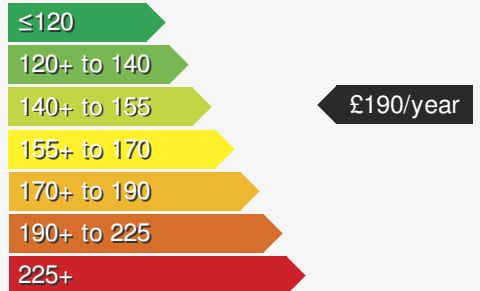

VEHICLE ROAD TAX

Road tax for this vehicle will be **£190/year**

Every effort has been made to ensure the accuracy of the information above, however errors may occur. Do not rely entirely on this information but check with the dealership about items that may affect your decision to buy. Please disregard the mileage unless it is verified by an independent mileage search. The MPG figure above relates to a typical example of the model when new. This will vary according to the age, condition and mileage of the vehicle and should be used for comparison purposes only.