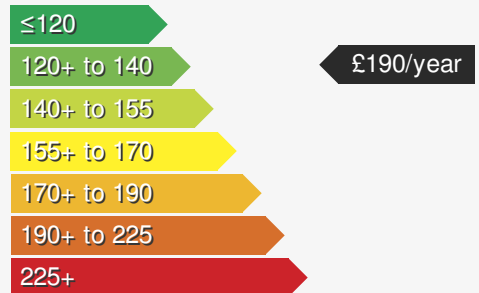

VEHICLE ROAD TAX

Road tax for this vehicle will be £190/year

Every effort has been made to ensure the accuracy of the information above, however errors may occur. Do not rely entirely on this information but check with the dealership about items that may affect your decision to buy. Please disregard the mileage unless it is verified by an independent mileage search. The MPG figure above relates to a typical example of the model when new. This will vary according to the age, condition and mileage of the vehicle and should be used for comparison purposes only.