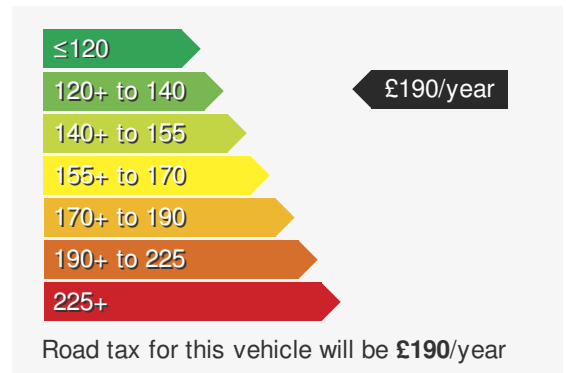

VEHICLE ROAD TAX

MORE INFORMATION

For more information scan this code into your mobile phone

Every effort has been made to ensure the accuracy of the information above, however errors may occur. Do not rely entirely on this information but check with the dealership about items that may affect your decision to buy. Please disregard the mileage unless it is verified by an independent mileage search. The MPG figure above relates to a typical example of the model when new. This will vary according to the age, condition and mileage of the vehicle and should be used for comparison purposes only.