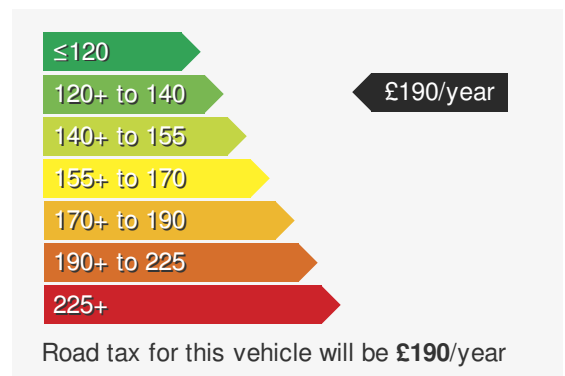

VEHICLE ROAD TAX

MORE INFORMATION

For more information scan this code into your mobile phone

Every effort has been made to ensure the accuracy of the information above, however errors may occur. Do not rely entirely on this information but check with the dealership about items that may affect your decision to buy. Please disregard the mileage unless it is verified by an independent mileage search. The MPG figure above relates to a typical example of the model when new. This will vary according to the age, condition and mileage of the vehicle and should be used for comparison purposes only.