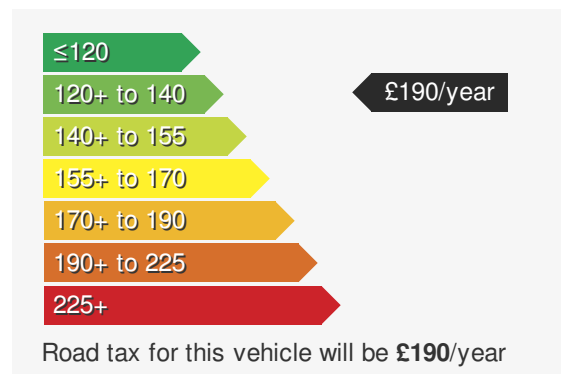

VEHICLE ROAD TAX

MORE INFORMATION

For more information scan this code into your mobile phone

Every effort has been made to ensure the accuracy of the information above, however errors may occur. Do not rely entirely on this information but check with the dealership about items that may affect your decision to buy. Please disregard the mileage unless it is verified by an independent mileage search. The MPG figure above relates to a typical example of the model when new. This will vary according to the age, condition and mileage of the vehicle and should be used for comparison purposes only.