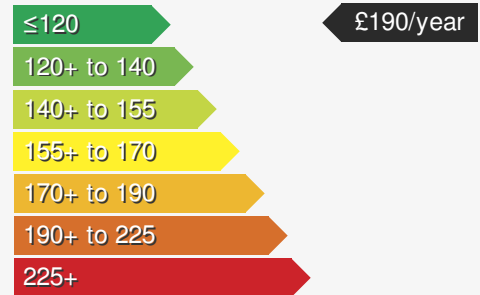

VEHICLE ROAD TAX

Every effort has been made to ensure the accuracy of the information above, however errors may occur. Do not rely entirely on this information but check with the dealership about items that may affect your decision to buy. Please disregard the mileage unless it is verified by an independent mileage search. The MPG figure above relates to a typical example of the model when new. This will vary according to the age, condition and mileage of the vehicle and should be used for comparison purposes only.