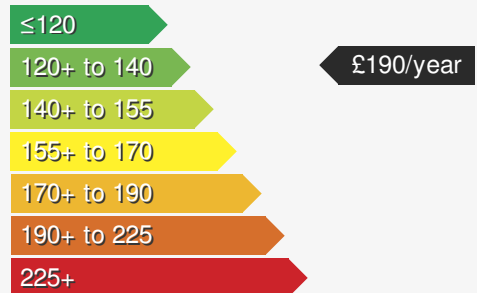

VEHICLE ROAD TAX

Road tax for this vehicle will be £190/year

Every effort has been made to ensure the accuracy of the information above, however errors may occur. Do not rely entirely on this information but check with the dealership about items that may affect your decision to buy. Please disregard the mileage unless it is verified by an independent mileage search. The MPG figure above relates to a typical example of the model when new. This will vary according to the age, condition and mileage of the vehicle and should be used for comparison purposes only.