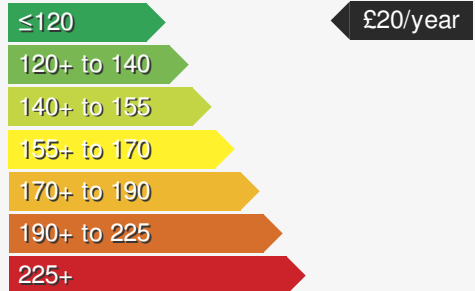

VEHICLE ROAD TAX

Road tax for this vehicle will be **£20/year**

Every effort has been made to ensure the accuracy of the information above, however errors may occur. Do not rely entirely on this information but check with the dealership about items that may affect your decision to buy. Please disregard the mileage unless it is verified by an independent mileage search. The MPG figure above relates to a typical example of the model when new. This will vary according to the age, condition and mileage of the vehicle and should be used for comparison purposes only.