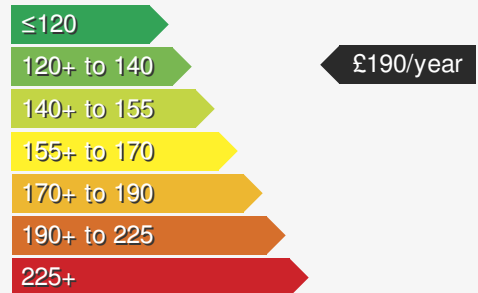

VEHICLE ROAD TAX

Road tax for this vehicle will be **£190/year**

Every effort has been made to ensure the accuracy of the information above, however errors may occur. Do not rely entirely on this information but check with the dealership about items that may affect your decision to buy. Please disregard the mileage unless it is verified by an independent mileage search. The MPG figure above relates to a typical example of the model when new. This will vary according to the age, condition and mileage of the vehicle and should be used for comparison purposes only.