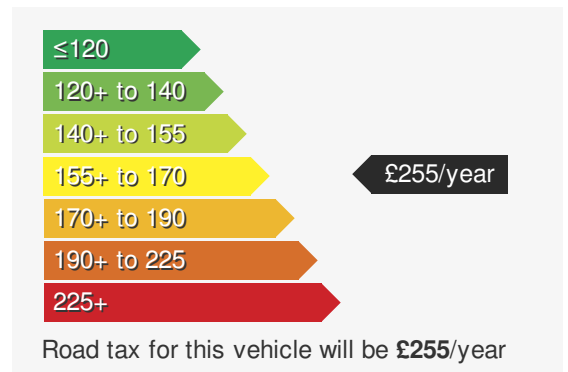

VEHICLE ROAD TAX

MORE INFORMATION

For more information scan this code into your mobile phone

Every effort has been made to ensure the accuracy of the information above, however errors may occur. Do not rely entirely on this information but check with the dealership about items that may affect your decision to buy. Please disregard the mileage unless it is verified by an independent mileage search. The MPG figure above relates to a typical example of the model when new. This will vary according to the age, condition and mileage of the vehicle and should be used for comparison purposes only.