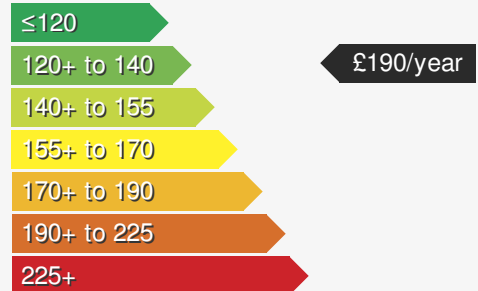

VEHICLE ROAD TAX

Road tax for this vehicle will be £190/year

Every effort has been made to ensure the accuracy of the information above, however errors may occur. Do not rely entirely on this information but check with the dealership about items that may affect your decision to buy. Please disregard the mileage unless it is verified by an independent mileage search. The MPG figure above relates to a typical example of the model when new. This will vary according to the age, condition and mileage of the vehicle and should be used for comparison purposes only.