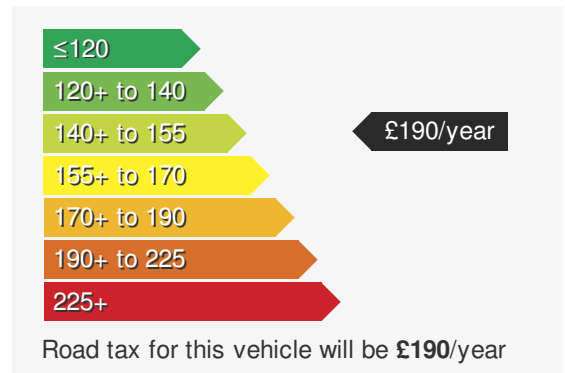

VEHICLE ROAD TAX

MORE INFORMATION

For more information scan this code into your mobile phone

Every effort has been made to ensure the accuracy of the information above, however errors may occur. Do not rely entirely on this information but check with the dealership about items that may affect your decision to buy. Please disregard the mileage unless it is verified by an independent mileage search. The MPG figure above relates to a typical example of the model when new. This will vary according to the age, condition and mileage of the vehicle and should be used for comparison purposes only.