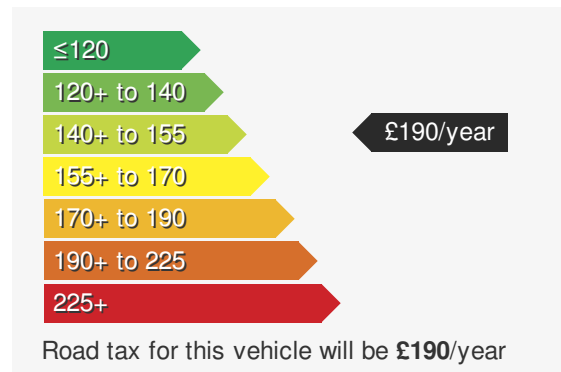

VEHICLE ROAD TAX

MORE INFORMATION

For more information scan this code into your mobile phone

Every effort has been made to ensure the accuracy of the information above, however errors may occur. Do not rely entirely on this information but check with the dealership about items that may affect your decision to buy. Please disregard the mileage unless it is verified by an independent mileage search. The MPG figure above relates to a typical example of the model when new. This will vary according to the age, condition and mileage of the vehicle and should be used for comparison purposes only.