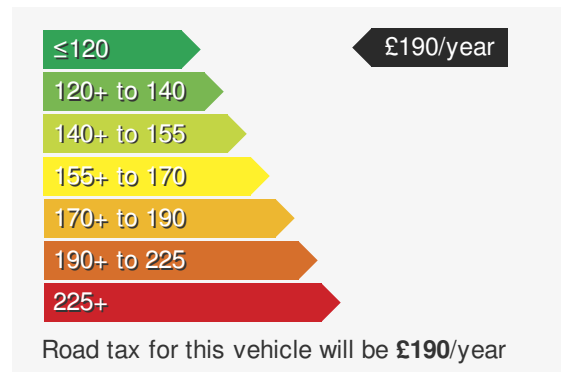

VEHICLE ROAD TAX

MORE INFORMATION

For more information scan this code into your mobile phone

Every effort has been made to ensure the accuracy of the information above, however errors may occur. Do not rely entirely on this information but check with the dealership about items that may affect your decision to buy. Please disregard the mileage unless it is verified by an independent mileage search. The MPG figure above relates to a typical example of the model when new. This will vary according to the age, condition and mileage of the vehicle and should be used for comparison purposes only.