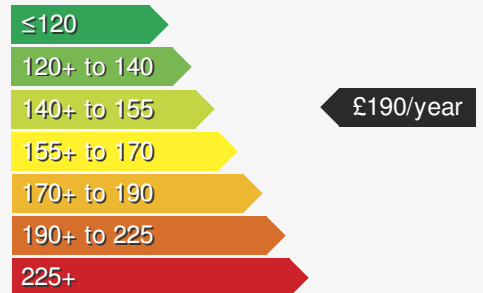

VEHICLE ROAD TAX

Road tax for this vehicle will be **£190/year**

Every effort has been made to ensure the accuracy of the information above, however errors may occur. Do not rely entirely on this information but check with the dealership about items that may affect your decision to buy. Please disregard the mileage unless it is verified by an independent mileage search. The MPG figure above relates to a typical example of the model when new. This will vary according to the age, condition and mileage of the vehicle and should be used for comparison purposes only.