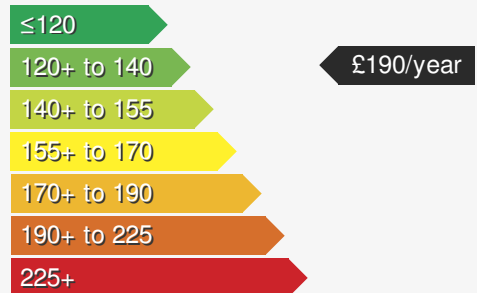

VEHICLE ROAD TAX

Road tax for this vehicle will be **£190/year**

Every effort has been made to ensure the accuracy of the information above, however errors may occur. Do not rely entirely on this information but check with the dealership about items that may affect your decision to buy. Please disregard the mileage unless it is verified by an independent mileage search. The MPG figure above relates to a typical example of the model when new. This will vary according to the age, condition and mileage of the vehicle and should be used for comparison purposes only.