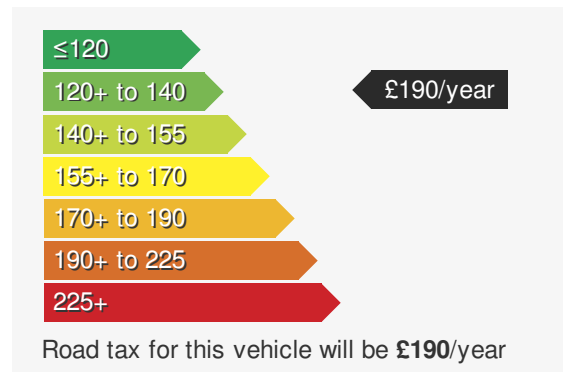

VEHICLE ROAD TAX

Every effort has been made to ensure the accuracy of the information above, however errors may occur. Do not rely entirely on this information but check with the dealership about items that may affect your decision to buy. Please disregard the mileage unless it is verified by an independent mileage search. The MPG figure above relates to a typical example of the model when new. This will vary according to the age, condition and mileage of the vehicle and should be used for comparison purposes only.