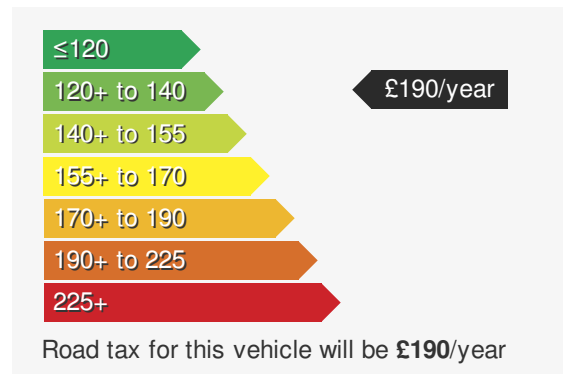

VEHICLE DETAILS

Date First Registered:	Jun 2024	Body Style:	Estate
Registration:	CYZ8296	Colour:	Dolphin Grey
Mileage:	200	Doors:	5
Fuel Type:	Petrol	MPG combined:	54
Transmission:	Auto /DSG	Insurance group:	17E

VEHICLE ROAD TAX

Every effort has been made to ensure the accuracy of the information above, however errors may occur. Do not rely entirely on this information but check with the dealership about items that may affect your decision to buy. Please disregard the mileage unless it is verified by an independent mileage search. The MPG figure above relates to a typical example of the model when new. This will vary according to the age, condition and mileage of the vehicle and should be used for comparison purposes only.