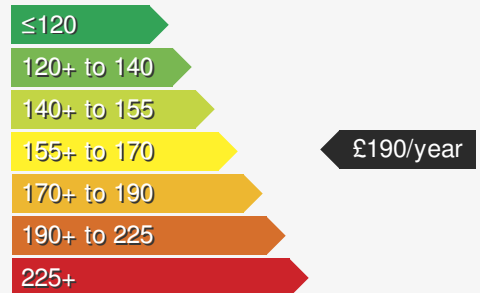

VEHICLE ROAD TAX

Road tax for this vehicle will be £190/year

Every effort has been made to ensure the accuracy of the information above, however errors may occur. Do not rely entirely on this information but check with the dealership about items that may affect your decision to buy. Please disregard the mileage unless it is verified by an independent mileage search. The MPG figure above relates to a typical example of the model when new. This will vary according to the age, condition and mileage of the vehicle and should be used for comparison purposes only.