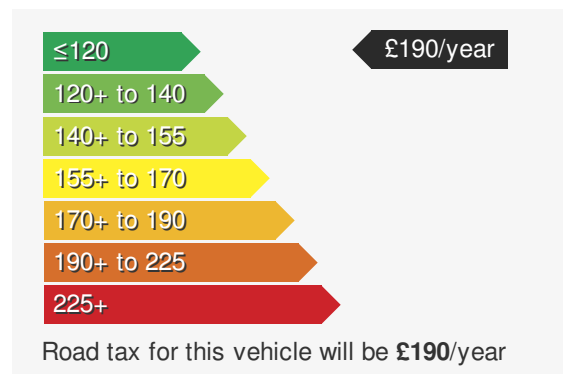

VEHICLE ROAD TAX

Every effort has been made to ensure the accuracy of the information above, however errors may occur. Do not rely entirely on this information but check with the dealership about items that may affect your decision to buy. Please disregard the mileage unless it is verified by an independent mileage search. The MPG figure above relates to a typical example of the model when new. This will vary according to the age, condition and mileage of the vehicle and should be used for comparison purposes only.