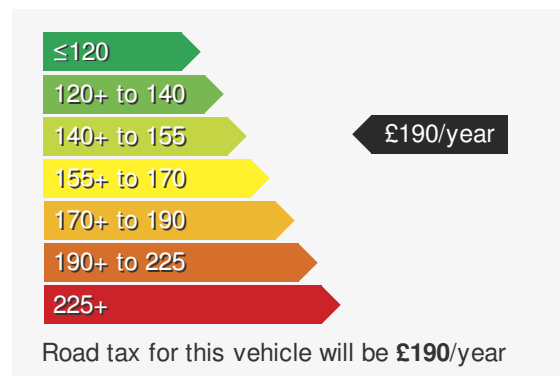

VEHICLE ROAD TAX

MORE INFORMATION

For more information scan this code into your mobile phone

Every effort has been made to ensure the accuracy of the information above, however errors may occur. Do not rely entirely on this information but check with the dealership about items that may affect your decision to buy. Please disregard the mileage unless it is verified by an independent mileage search. The MPG figure above relates to a typical example of the model when new. This will vary according to the age, condition and mileage of the vehicle and should be used for comparison purposes only.