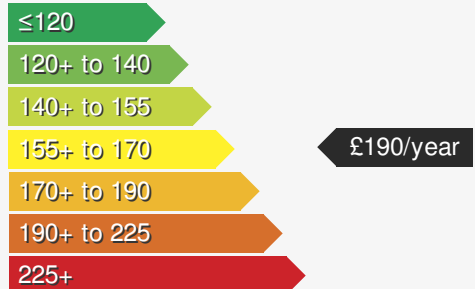

VEHICLE ROAD TAX

Road tax for this vehicle will be **£190/year**

Every effort has been made to ensure the accuracy of the information above, however errors may occur. Do not rely entirely on this information but check with the dealership about items that may affect your decision to buy. Please disregard the mileage unless it is verified by an independent mileage search. The MPG figure above relates to a typical example of the model when new. This will vary according to the age, condition and mileage of the vehicle and should be used for comparison purposes only.