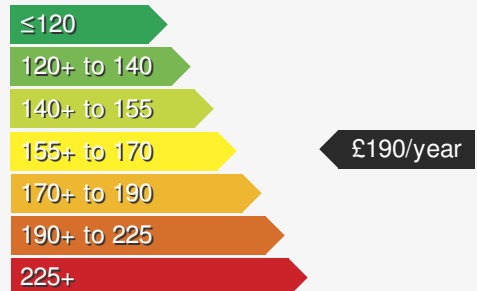

VEHICLE ROAD TAX

Road tax for this vehicle will be **£190/year**

Every effort has been made to ensure the accuracy of the information above, however errors may occur. Do not rely entirely on this information but check with the dealership about items that may affect your decision to buy. Please disregard the mileage unless it is verified by an independent mileage search. The MPG figure above relates to a typical example of the model when new. This will vary according to the age, condition and mileage of the vehicle and should be used for comparison purposes only.