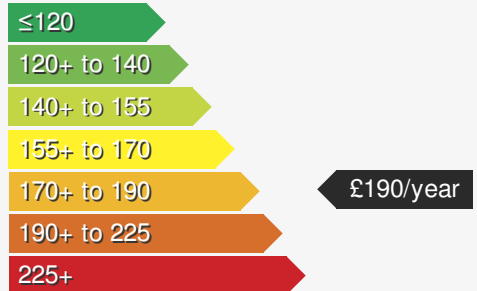

VEHICLE ROAD TAX

Road tax for this vehicle will be £190/year

Every effort has been made to ensure the accuracy of the information above, however errors may occur. Do not rely entirely on this information but check with the dealership about items that may affect your decision to buy. Please disregard the mileage unless it is verified by an independent mileage search. The MPG figure above relates to a typical example of the model when new. This will vary according to the age, condition and mileage of the vehicle and should be used for comparison purposes only.