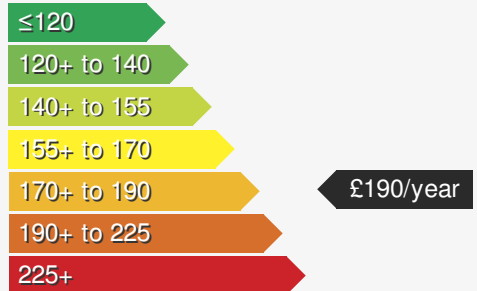

VEHICLE DETAILS

Date First Registered:	Jun 2022	Body Style:	Van
Registration:	CF22LDD	Colour:	Grey
Mileage:	5,122	Doors:	4
Fuel Type:	Diesel	MPG combined:	40
Transmission:	Manual	Insurance group:	41E

STANDARD EQUIPMENT

VEHICLE ROAD TAX

£190/year

Road tax for this vehicle will be £190/year

Every effort has been made to ensure the accuracy of the information above, however errors may occur. Do not rely entirely on this information but check with the dealership about items that may affect your decision to buy. Please disregard the mileage unless it is verified by an independent mileage search. The MPG figure above relates to a typical example of the model when new. This will vary according to the age, condition and mileage of the vehicle and should be used for comparison purposes only.