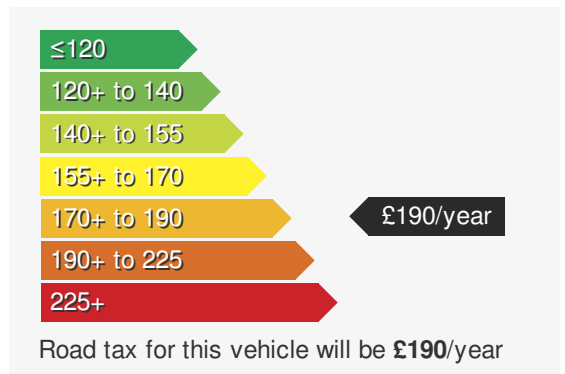

RENAULT TRAFIC 2.0 SL28 BUSINESS DCI

£18995.00

VEHICLE DETAILS

Date First Registered:	Jun 2022	Body Style:	Van
Registration:	CF22LDD	Colour:	Grey
Mileage:	5,122	Doors:	4
Fuel Type:	Diesel	MPG combined:	40
Transmission:	Manual	Insurance group:	41E

VEHICLE ROAD TAX

Every effort has been made to ensure the accuracy of the information above, however errors may occur. Do not rely entirely on this information but check with the dealership about items that may affect your decision to buy. Please disregard the mileage unless it is verified by an independent mileage search. The MPG figure above relates to a typical example of the model when new. This will vary according to the age, condition and mileage of the vehicle and should be used for comparison purposes only.