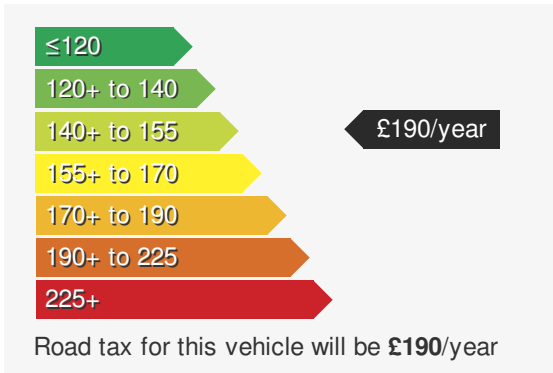

VEHICLE ROAD TAX

MORE INFORMATION

For more information scan this code into your mobile phone

Every effort has been made to ensure the accuracy of the information above, however errors may occur. Do not rely entirely on this information but check with the dealership about items that may affect your decision to buy. Please disregard the mileage unless it is verified by an independent mileage search. The MPG figure above relates to a typical example of the model when new. This will vary according to the age, condition and mileage of the vehicle and should be used for comparison purposes only.