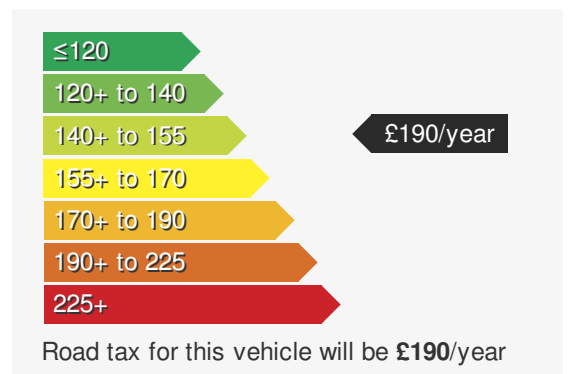

VEHICLE ROAD TAX

Every effort has been made to ensure the accuracy of the information above, however errors may occur. Do not rely entirely on this information but check with the dealership about items that may affect your decision to buy. Please disregard the mileage unless it is verified by an independent mileage search. The MPG figure above relates to a typical example of the model when new. This will vary according to the age, condition and mileage of the vehicle and should be used for comparison purposes only.