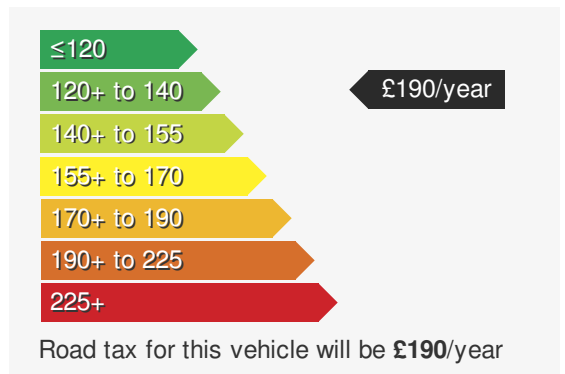

VOLKSWAGEN POLO 1.6 SEL TDI 95

£14495.00

VEHICLE DETAILS

Date First Registered:	Oct 2020	Body Style:	Hatchback
Registration:	WN70OBB	Colour:	Silver
Mileage:	30,165	Doors:	5
Fuel Type:	Diesel	MPG combined:	55
Transmission:	Manual	Insurance group:	9E

VEHICLE ROAD TAX

Every effort has been made to ensure the accuracy of the information above, however errors may occur. Do not rely entirely on this information but check with the dealership about items that may affect your decision to buy. Please disregard the mileage unless it is verified by an independent mileage search. The MPG figure above relates to a typical example of the model when new. This will vary according to the age, condition and mileage of the vehicle and should be used for comparison purposes only.