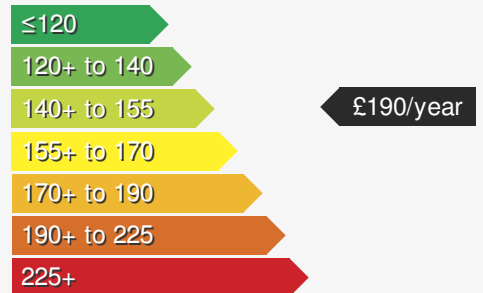

VEHICLE ROAD TAX

Road tax for this vehicle will be **£190/year**

Every effort has been made to ensure the accuracy of the information above, however errors may occur. Do not rely entirely on this information but check with the dealership about items that may affect your decision to buy. Please disregard the mileage unless it is verified by an independent mileage search. The MPG figure above relates to a typical example of the model when new. This will vary according to the age, condition and mileage of the vehicle and should be used for comparison purposes only.