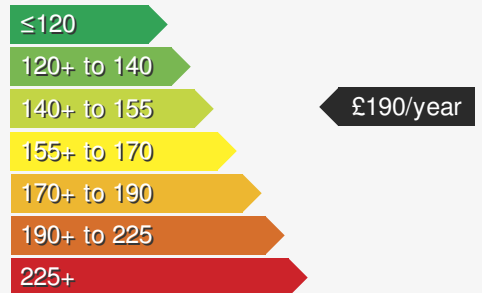

VEHICLE ROAD TAX

Road tax for this vehicle will be **£190/year**

Every effort has been made to ensure the accuracy of the information above, however errors may occur. Do not rely entirely on this information but check with the dealership about items that may affect your decision to buy. Please disregard the mileage unless it is verified by an independent mileage search. The MPG figure above relates to a typical example of the model when new. This will vary according to the age, condition and mileage of the vehicle and should be used for comparison purposes only.