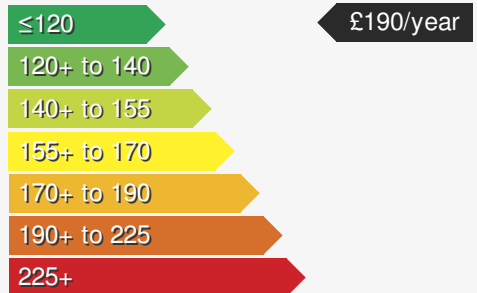

VEHICLE DETAILS

Date First Registered:	Jan 2018	Body Style:	Hatchback
Registration:	VE67YGU	Colour:	Grey
Mileage:	40,423	Doors:	5
Fuel Type:	Petrol	MPG combined:	55
Transmission:	Manual	Insurance group:	12E

MORE INFORMATION

For more information scan this code into your mobile phone

VEHICLE ROAD TAX

Road tax for this vehicle will be £190/year

Every effort has been made to ensure the accuracy of the information above, however errors may occur. Do not rely entirely on this information but check with the dealership about items that may affect your decision to buy. Please disregard the mileage unless it is verified by an independent mileage search. The MPG figure above relates to a typical example of the model when new. This will vary according to the age, condition and mileage of the vehicle and should be used for comparison purposes only.