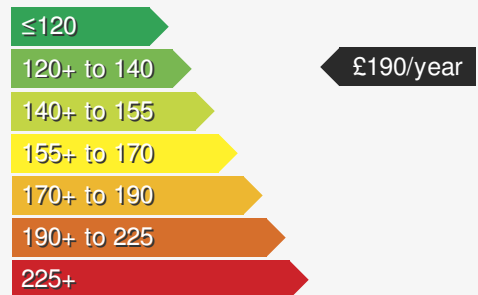

VEHICLE DETAILS

Date First Registered:	Jul 2023	Body Style:	Hatchback
Registration:	CYZ2884	Colour:	Kings Red
Mileage:	8,102	Doors:	5
Fuel Type:	Petrol	MPG combined:	51
Transmission:	Manual	Insurance group:	15E

STANDARD EQUIPMENT

Discover Navigation	Electric Folding Door Mirrors with Side Assist
Front and Rear Parking Sensors with Rear View Camera	LED Headlights with High Beam Assist
Adaptive Cruise Control	Space Saving Spare Wheel
Leather Multifunction Steering Wheel	17" 'Valencia' Alloy Wheels
Heated Front Seats	2 Zone Climate Control

EDWIN MAY COLERAINE - NISSAN

Edwin May
1 Riverside Retail Park South
Coleraine BT51 3RT
Telephone: 02870 344 837
info.coleraine@edwinmay.co.uk

MORE INFORMATION

For more information scan this code into your mobile phone

VEHICLE ROAD TAX

Road tax for this vehicle will be **£190/year**

Every effort has been made to ensure the accuracy of the information above, however errors may occur. Do not rely entirely on this information but check with the dealership about items that may affect your decision to buy. Please disregard the mileage unless it is verified by an independent mileage search. The MPG figure above relates to a typical example of the model when new. This will vary according to the age, condition and mileage of the vehicle and should be used for comparison purposes only.