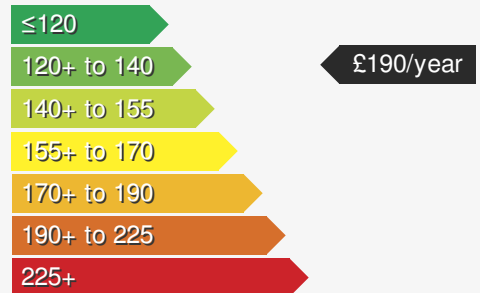

VEHICLE ROAD TAX

£190/year

Road tax for this vehicle will be £190/year

Every effort has been made to ensure the accuracy of the information above, however errors may occur. Do not rely entirely on this information but check with the dealership about items that may affect your decision to buy. Please disregard the mileage unless it is verified by an independent mileage search. The MPG figure above relates to a typical example of the model when new. This will vary according to the age, condition and mileage of the vehicle and should be used for comparison purposes only.