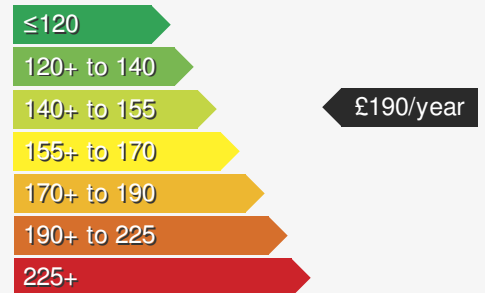

VEHICLE ROAD TAX

Road tax for this vehicle will be **£190/year**

Every effort has been made to ensure the accuracy of the information above, however errors may occur. Do not rely entirely on this information but check with the dealership about items that may affect your decision to buy. Please disregard the mileage unless it is verified by an independent mileage search. The MPG figure above relates to a typical example of the model when new. This will vary according to the age, condition and mileage of the vehicle and should be used for comparison purposes only.