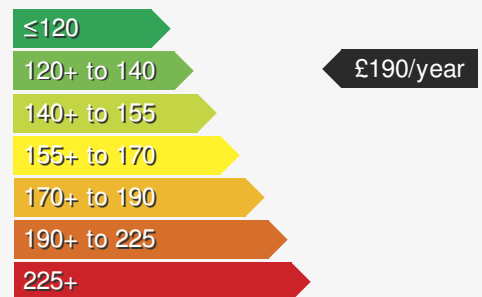

VEHICLE ROAD TAX

Road tax for this vehicle will be £190/year

Every effort has been made to ensure the accuracy of the information above, however errors may occur. Do not rely entirely on this information but check with the dealership about items that may affect your decision to buy. Please disregard the mileage unless it is verified by an independent mileage search. The MPG figure above relates to a typical example of the model when new. This will vary according to the age, condition and mileage of the vehicle and should be used for comparison purposes only.