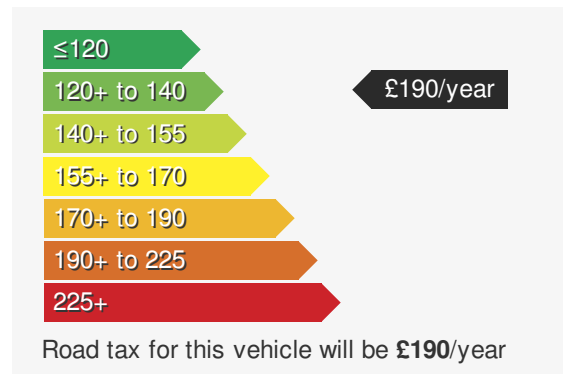

VEHICLE ROAD TAX

MORE INFORMATION

For more information scan this code into your mobile phone

Every effort has been made to ensure the accuracy of the information above, however errors may occur. Do not rely entirely on this information but check with the dealership about items that may affect your decision to buy. Please disregard the mileage unless it is verified by an independent mileage search. The MPG figure above relates to a typical example of the model when new. This will vary according to the age, condition and mileage of the vehicle and should be used for comparison purposes only.