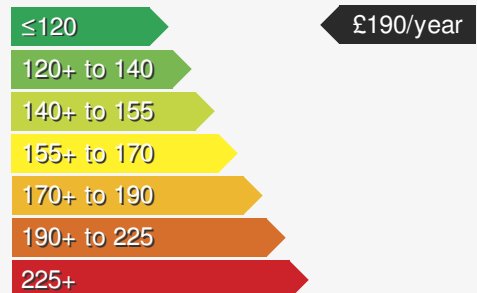

VEHICLE ROAD TAX

Road tax for this vehicle will be **£190/year**

Every effort has been made to ensure the accuracy of the information above, however errors may occur. Do not rely entirely on this information but check with the dealership about items that may affect your decision to buy. Please disregard the mileage unless it is verified by an independent mileage search. The MPG figure above relates to a typical example of the model when new. This will vary according to the age, condition and mileage of the vehicle and should be used for comparison purposes only.