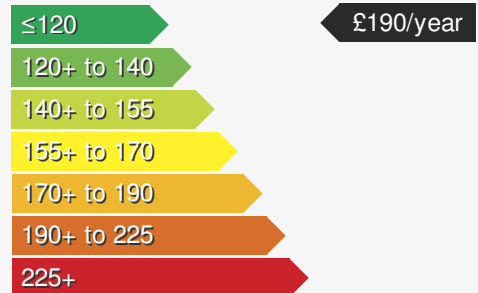

VEHICLE ROAD TAX

Road tax for this vehicle will be **£190/year**

Every effort has been made to ensure the accuracy of the information above, however errors may occur. Do not rely entirely on this information but check with the dealership about items that may affect your decision to buy. Please disregard the mileage unless it is verified by an independent mileage search. The MPG figure above relates to a typical example of the model when new. This will vary according to the age, condition and mileage of the vehicle and should be used for comparison purposes only.